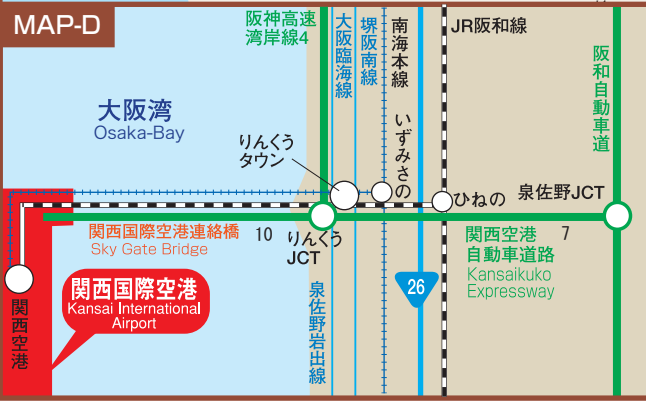

Time required to major points from Chubu International Airport and Kansai International Airport

Access Guide for excursions
Major routes and required times

中部国際空港 セントレア
Central Japan International Airport "Centrair"

関西国際空港
Kansai International Airport

- 高速道路・自動車専用道路 Expressways
 - 一般有料道路・都市高速 Toll roads and urban expressways
 - 三重までの主要国道 Main National Roads to Mie
 - 上記以外の道路 Roads other than those listed above
 - 予定道路 Roads currently in planning or under construction
 - 航路(高速船・フェリー) Sea Route (high speed ship and ferry)
- Numbers on the map indicate approximate travel times (in minutes).
* Times based on traveling by tour bus.