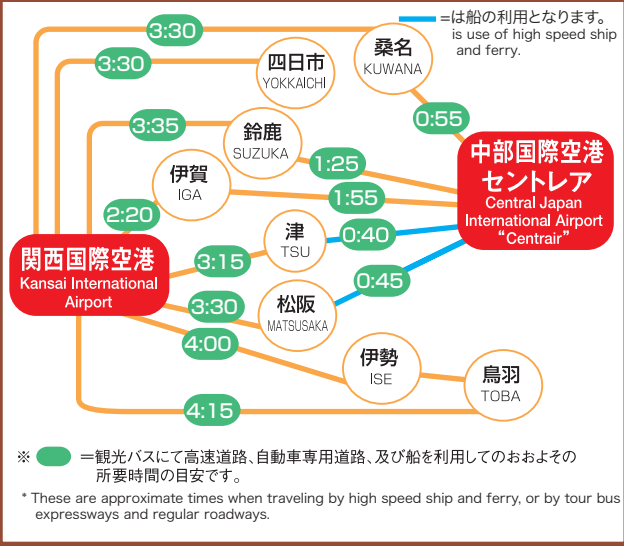

Time required to major points from Chubu International Airport and Kansai International Airport

Access Guide for excursions
Major routes and required times

中部国際空港 セントレア
Central Japan International Airport "Centrair"

関西国際空港
Kansai International Airport

- 高速道路・自動車専用道路 Expressways
 - 一般有料道路・都市高速 Toll roads and urban expressways
 - 三重までの主要国道 Main National Roads to Mie
 - 上記以外の道路 Roads other than those listed above
 - 予定道路 Roads currently in planning or under construction
 - 航路(高速船・フェリー) Sea Route (high speed ship and ferry)
- Numbers on the map indicate approximate travel times (in minutes).
* Times based on traveling by tour bus.

Public transportation