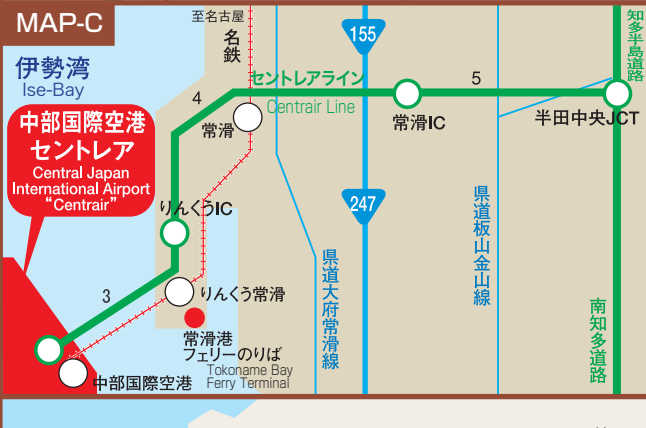

Time required to major points from Chubu International Airport and Kansai International Airport

Access Guide for excursions
Major routes and required times

中部国際空港 セントレア
Central Japan International Airport "Centrair"

関西国際空港
Kansai International Airport

- 高速道路・自動車専用道路 Expressways
 - 一般有料道路・都市高速 Toll roads and urban expressways
 - 三重までの主要国道 Main National Roads to Mie
 - 上記以外の道路 Roads other than those listed above
 - 予定道路 Roads currently in planning or under construction
 - 航路(高速船・フェリー) Sea Route (high speed ship and ferry)
- Numbers on the map indicate approximate travel times (in minutes).
* Times based on traveling by tour bus.

Public transportation